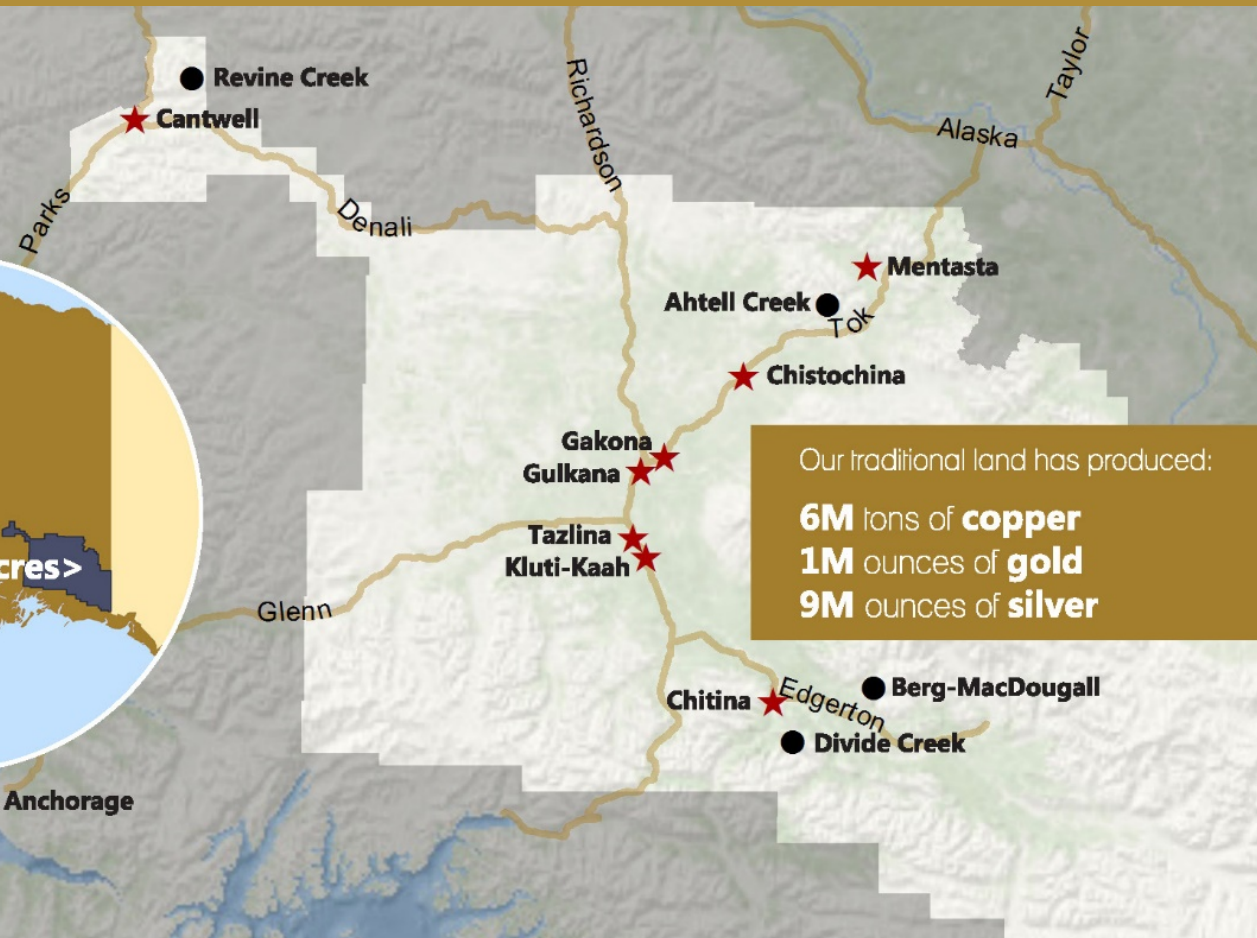

- Baker Hughes
- BP
- BOS Solutions
- Canrig
- Carlile Transportation
- ConocoPhillips Alaska
- Cruz Construction
- Fairweather
- FMC
- GBR Oilfield Services
- GCI
- Hilcorp
- HXR Engineering
- Lynden Transport
- Magtech
- Nordic - Calista
- PRA
- Restoration Science & Engineering
- Saxon-SLR
- Schlumberger
- Tubular Solutions Alaska
- Unique Machine
- Weatherford
- And many more!

Traditional Lands

Rich in Mineral Resources

Ahtna

An Alaska Native Corporation

Traditional Lands • Abundant Resources

- strong mineral resource potential
- secure land tenure
- land tracts covering entire mineral belts
- low degree of prior exploration
- accessible - over 3.5K miles of roads & trails